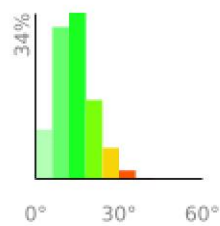

# 2026 Mac 50K

range 531' to 2149' gain 6463' loss 6463' exaggeration 41.7x

Slope Angle (top), Land Cover (middle), Tree Cover (bottom)

## Elevation

Min 533'  
 Avg 1224'  
 Max 2150'  
 Delta 1617'

## Slope

Min 0°  
 Avg 14°  
 Max 37°