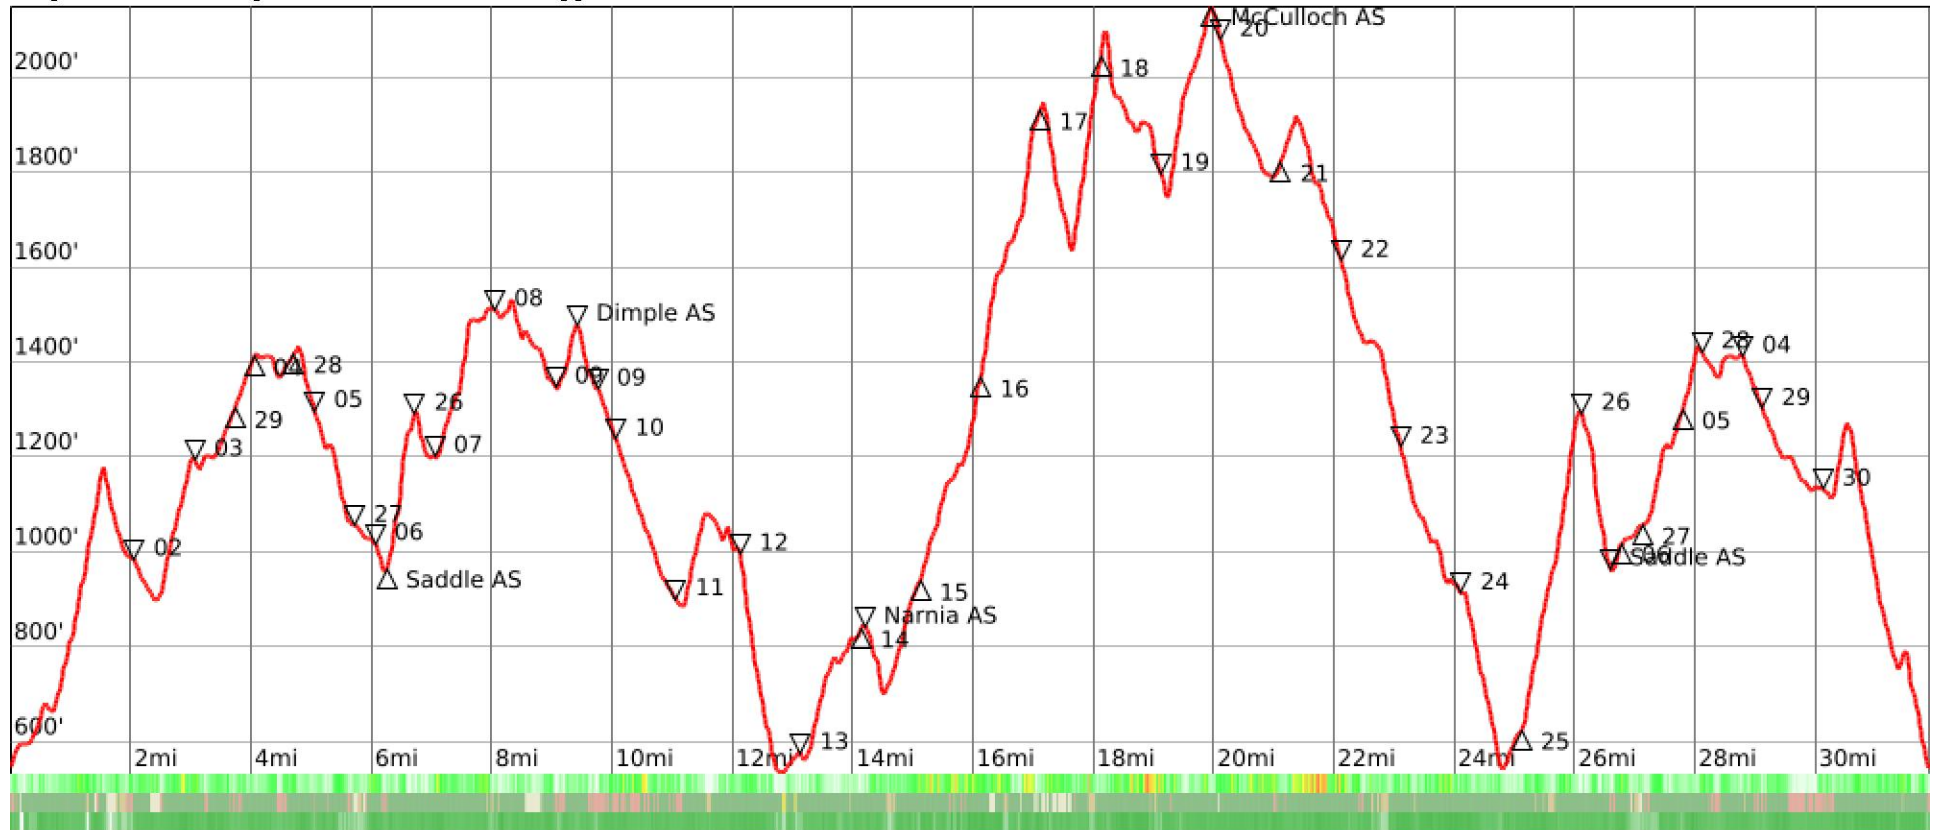

# 2026 Mac 50K

range 531' to 2149' gain 6463' loss 6463' exaggeration 41.7x

Slope Angle (top), Land Cover (middle), Tree Cover (bottom)

## Elevation

Min 533'  
 Avg 1224'  
 Max 2150'  
 Delta 1617'

## Slope

Min 0°  
 Avg 14°  
 Max 37°

## Land Cover

- Forest 81%
- Developed 10%
- Grassland 4%
- Shrub 4%