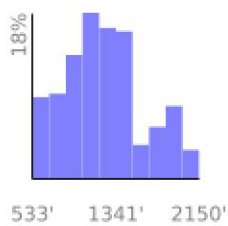

# 2026 Mac 50K

range 531' to 2149' gain 6463' loss 6463' exaggeration 41.7x

Slope Angle (top), Land Cover (middle), Tree Cover (bottom)

## Elevation

Min 533'  
 Avg 1224'  
 Max 2150'  
 Delta 1617'

## Slope

Min 0°  
 Avg 14°  
 Max 37°